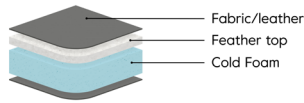

Grande Double Day

Product information

Visit furninova.com for additional products, catalogues and information.

furninova[®]

Grande Double Day

| Drawings | Configuration | Drawings | Configuration | Drawings | Configuration |
|----------|---|----------|---|----------|--|
| | 4-Seater (2 pkg) W • D • H* 266x105x84 cm Seat Height • Seat Depth : 42 x 60 cm 1.94 m ³ Weight: 94 kg Legs: 8 | | 4-Module L/R (2 pkg) W • D • H* 248x105x84 cm Seat Height • Seat Depth : 42 x 60 cm 1.81 m ³ Weight: 84 kg Legs: 8 | | Chl-Module L/R W • D • H* 105x165x84 cm Seat Height • Seat Depth : 42 x 120 cm 1.14 m ³ Legs: 4 |
| | 3-Seater W • D • H* 236x105x84 cm Seat Height • Seat Depth : 42 x 60 cm 1.70 m ³ Weight: 75 kg Legs: 4 | | 3-Module L/R W • D • H* 218x105x84 cm Seat Height • Seat Depth : 42 x 60 cm 1.57 m ³ Weight: 65 kg Legs: 4 | | Divan-Module L/R W • D • H* 105x200x84 cm Seat Height • Seat Depth : 42 x 120 cm 1.85 m ³ Legs: 4 |
| | 3-Seater (2 pkg) W • D • H* 236x105x84 cm Seat Height • Seat Depth : 42 x 60 cm 1.70 m ³ Weight: 75 kg Legs: 8 | | 2,5-Module L/R W • D • H* 188x105x84 cm Seat Height • Seat Depth : 42 x 60 cm 1.36 m ³ Weight: 58 kg Legs: 4 | | End part-Module L/R W • D • H* 168x105x84 cm Seat Height • Seat Depth : 42 x 60 cm 1.22 m ³ Weight: 52 kg Legs: 4 |
| | 2,5-Seater W • D • H* 206x105x84 cm Seat Height • Seat Depth : 42 x 60 cm 1.49 m ³ Weight: 68 kg Legs: 4 | | Corner-Module W • D • H* 103x103x84 cm Seat Height • Seat Depth : 42 x 58 cm 0.74 m ³ Weight: 43 kg Legs: 4 | | Footstool W • D • H* 100x70x42 cm Seat Height • Seat Depth : 42 x 70 cm 0.30 m ³ Weight: 19 kg Legs: 4 |
| | 1-Seater W • D • H* 116x105x84 cm Seat Height • Seat Depth : 42 x 60 cm 0.85 m ³ Weight: 47 kg Legs: 4 | | | | |

*Note that the dimensions may differ +/-3% depending on upholstery and combination.

Comfort

Feather soft (Comfort C2)
Seat
Cold foam with a feather top.

Back
Feather and ball fibre mix.

Synthetic down (Comfort C4)
Seat
Cold foam with a top of synthetic down.