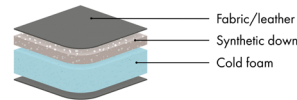

Grande Double Day

Product information

Visit furninova.com for additional products, catalogues and information.

furninova[®]

Grande Double Day

| Drawings | Configuration | Drawings | Configuration | Drawings | Configuration |
|----------|---|----------|---|----------|--|
| | 4-Seater (2 pkg) W • D • H* 266x105x84 cm Seat Height • Seat Depth : 42 x 60 cm 1.94 m ³ Weight: 94 kg Legs: 8 | | 4-Module L/R (2 pkg) W • D • H* 248x105x84 cm Seat Height • Seat Depth : 42 x 60 cm 1.81 m ³ Weight: 84 kg Legs: 8 | | Chl-Module L/R W • D • H* 105x165x84 cm Seat Height • Seat Depth : 42 x 120 cm 1.14 m ³ Legs: 4 |
| | 3-Seater W • D • H* 236x105x84 cm Seat Height • Seat Depth : 42 x 60 cm 1.70 m ³ Weight: 75 kg Legs: 4 | | 3-Module L/R W • D • H* 218x105x84 cm Seat Height • Seat Depth : 42 x 60 cm 1.57 m ³ Weight: 65 kg Legs: 4 | | Divan-Module L/R W • D • H* 105x200x84 cm Seat Height • Seat Depth : 42 x 120 cm 1.85 m ³ Legs: 4 |
| | 3-Seater (2 pkg) W • D • H* 236x105x84 cm Seat Height • Seat Depth : 42 x 60 cm 1.70 m ³ Weight: 75 kg Legs: 8 | | 2,5-Module L/R W • D • H* 188x105x84 cm Seat Height • Seat Depth : 42 x 60 cm 1.36 m ³ Weight: 58 kg Legs: 4 | | End part-Module L/R W • D • H* 168x105x84 cm Seat Height • Seat Depth : 42 x 60 cm 1.22 m ³ Weight: 52 kg Legs: 4 |
| | 2,5-Seater W • D • H* 206x105x84 cm Seat Height • Seat Depth : 42 x 60 cm 1.49 m ³ Weight: 68 kg Legs: 4 | | Corner-Module W • D • H* 103x103x84 cm Seat Height • Seat Depth : 42 x 58 cm 0.74 m ³ Weight: 43 kg Legs: 4 | | Footstool W • D • H* 100x70x42 cm Seat Height • Seat Depth : 42 x 70 cm 0.30 m ³ Weight: 19 kg Legs: 4 |
| | 1-Seater W • D • H* 116x105x84 cm Seat Height • Seat Depth : 42 x 60 cm 0.85 m ³ Weight: 47 kg Legs: 4 | | | | |

*Note that the dimensions may differ +/-3% depending on upholstery and combination.

Comfort

Feather soft (Comfort C2)
Seat
Cold foam with a feather top.

Back
Feather and ball fibre mix.

Synthetic down (Comfort C4)
Seat
Cold foam with a top of synthetic down.